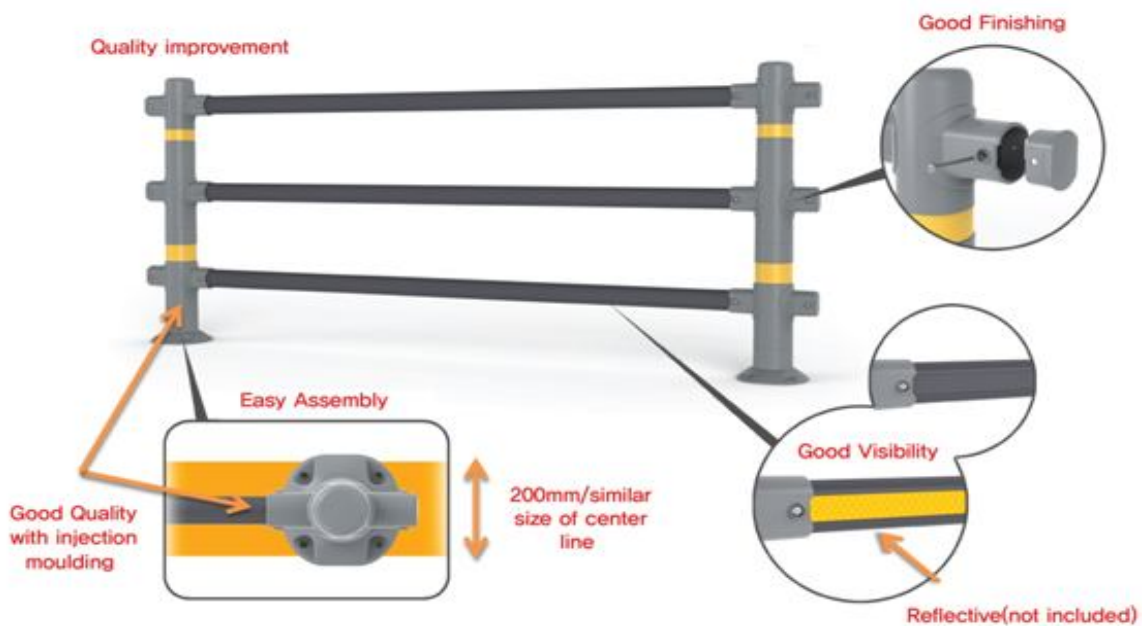

ROAD FENCE

■ Road Fence

Road Fence is installed where the driver need to care seriously such as children area and No U-terns road. It prevents from jaywalking and improves driver's visibility as it is on the center of the road.

■ Dimension

Material	PU(Poly Urethane)
Color	Gray
Size	W200 x H970 x L2000(mm)

■ Key Features

- 1) Not broken with high flexibility after crash
- 2) It is installed not only in a row, but also independently.
- 3) Prevent from jaywalking as the gap of panel is narrow.
- 4) High visibility with high quality reflective sheets
- 5) Environment friendly design

■ Inatallation Pictures